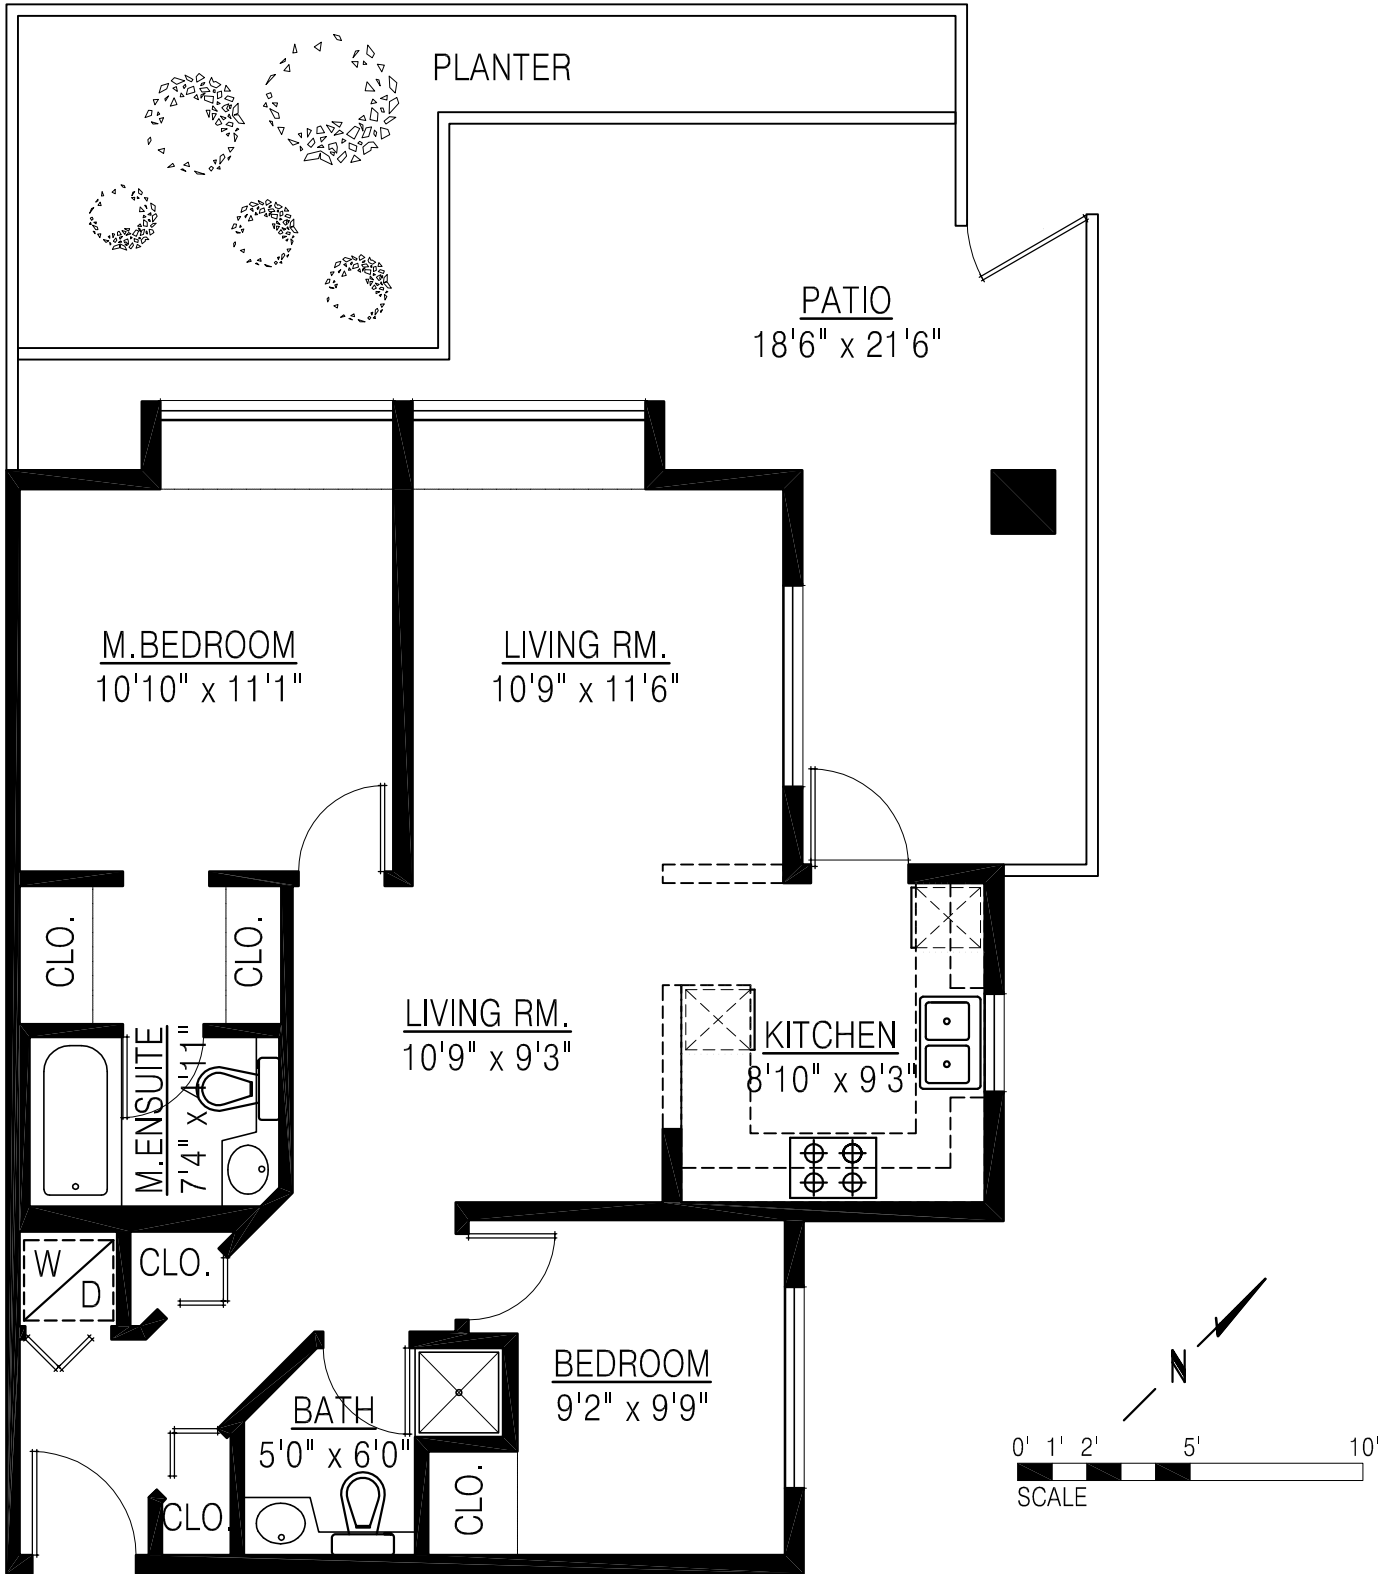

Tazmeen Woodall
604.760.7005
RE/MAX Crest Realty
www.tazmeenwoodall.com
tazmeen@tazmeenwoodall.com

115-1111 Lynn Valley Rd.
North Vancouver, BC

Main Floor: 798 sq. ft.

Patio: 503 sq. ft.

MAIN FLOOR PLAN

FLOOR AREA: 798 sq.ft.