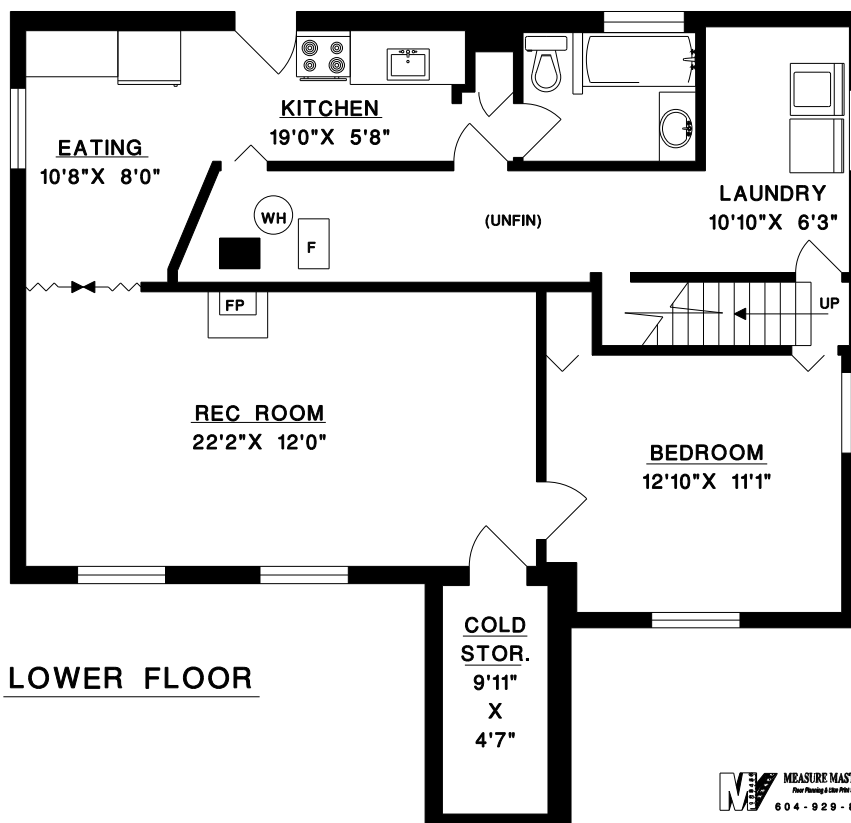

TAZMEEN WOODALL

tel: 604-988-8000

fax: 604-985-3612

RE/MAX CREST REALTY
101 - 2609 WESTVIEW DR.
NORTH VANCOUVER, B.C.

418 E.13TH STREET
NORTH VANCOUVER

MAIN FLOOR 943 SQ.FT.
LOWER FLOOR 760 SQ.FT.

TOTAL 1,703 SQ.FT.

UNFINISHED 182 SQ.FT.
GARAGE 379 SQ.FT.
COLD STORAGE 69 SQ.FT.

MAIN FLOOR

LOWER FLOOR