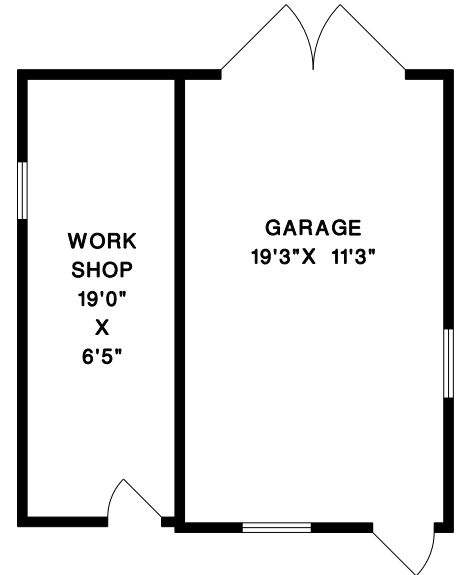

TAZMEEN WOODALL

tel: 604-988-8000

fax: 604-985-3612

RE/MAX CREST REALTY
101 - 2609 WESTVIEW DR.
NORTH VANCOUVER, B.C.

418 E.13TH STREET
NORTH VANCOUVER

MAIN FLOOR 943 SQ.FT.
LOWER FLOOR 760 SQ.FT.

TOTAL 1,703 SQ.FT.

UNFINISHED 182 SQ.FT.
GARAGE 379 SQ.FT.
COLD STORAGE 69 SQ.FT.

MAIN FLOOR

LOWER FLOOR