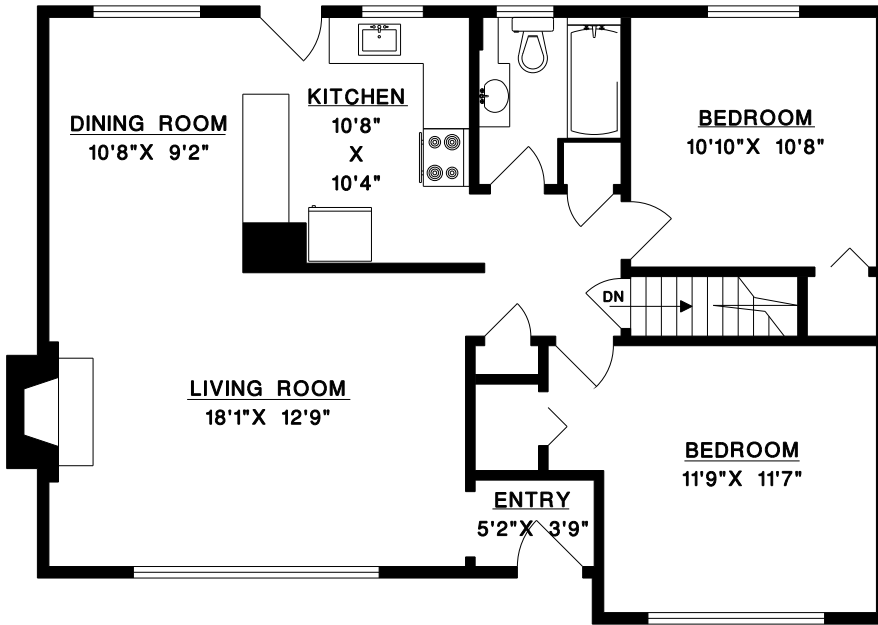

TAZMEEN WOODALL

tel: 604-988-8000

fax: 604-985-3612

RE/MAX CREST REALTY
101 - 2609 WESTVIEW DR.
NORTH VANCOUVER, B.C.

418 E.13TH STREET
NORTH VANCOUVER

MAIN FLOOR 943 SQ.FT.
LOWER FLOOR 760 SQ.FT.

TOTAL 1,703 SQ.FT.

UNFINISHED 182 SQ.FT.
GARAGE 379 SQ.FT.
COLD STORAGE 69 SQ.FT.

MAIN FLOOR

LOWER FLOOR