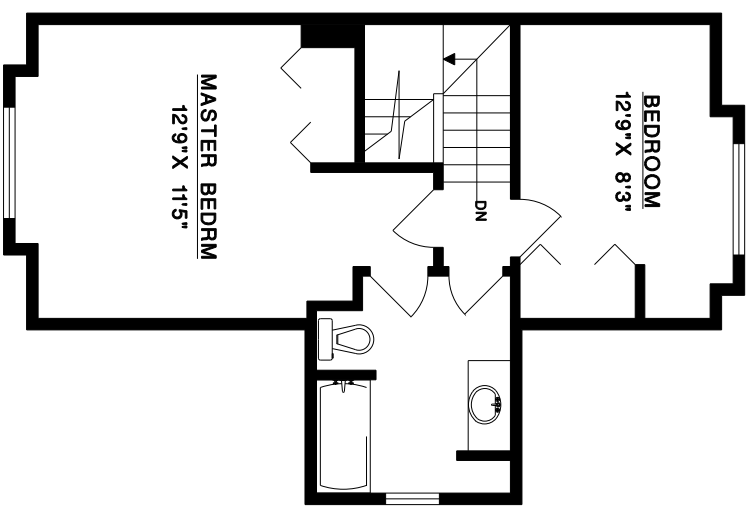

TAZMEEN WOODALL

tel: 604-988-8000

fax: 604-985-3612

RE/MAX CREST REALTY
101 - 2609 WESTVIEW DR.
NORTH VANCOUVER, B.C.

**#7-920 TOBRUCK AVENUE
NORTH VANCOUVER**

MAIN FLOOR 613 SQ.FT.
UPPER FLOOR 503 SQ.FT.
LOWER FLOOR 452 SQ.FT.
TOTAL 1,568 SQ.FT.

PATIO 310 SQ.FT.
BALCONY 78 SQ.FT.

LOWER FLOOR

MAIN FLOOR

UPPER FLOOR

MEASURE MASTERS
PROFESSIONAL MEASUREMENT
604-929-8229

FILE: 07/4-27
DATE: 10/07/06