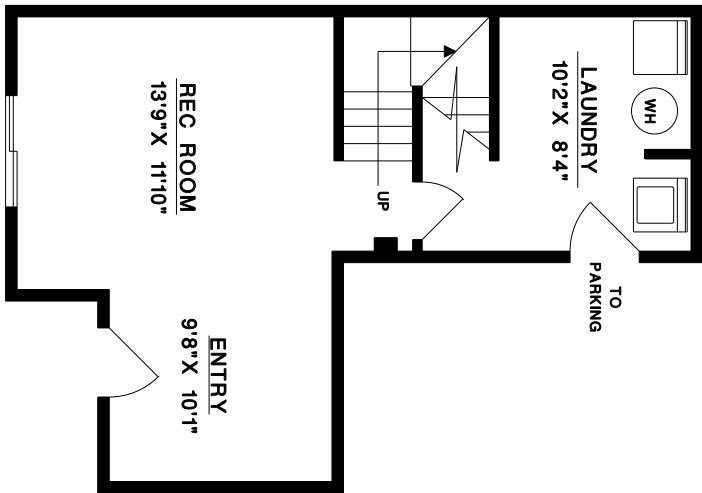

TAZMEEN WOODALL

tel: 604-988-8000

fax: 604-985-3612

RE/MAX CREST REALTY
101 - 2609 WESTVIEW DR.
NORTH VANCOUVER, B.C.

**#7-920 TOBRUCK AVENUE
NORTH VANCOUVER**

MAIN FLOOR 613 SQ.FT.
UPPER FLOOR 503 SQ.FT.
LOWER FLOOR 452 SQ.FT.
TOTAL 1,568 SQ.FT.

PATIO 310 SQ.FT.
BALCONY 78 SQ.FT.

LOWER FLOOR

MAIN FLOOR

UPPER FLOOR

MEASURE MASTERS
PROFESSIONAL MEASUREMENT
604-929-8229

FILE: 07/4-27
DATE: 10/07/06