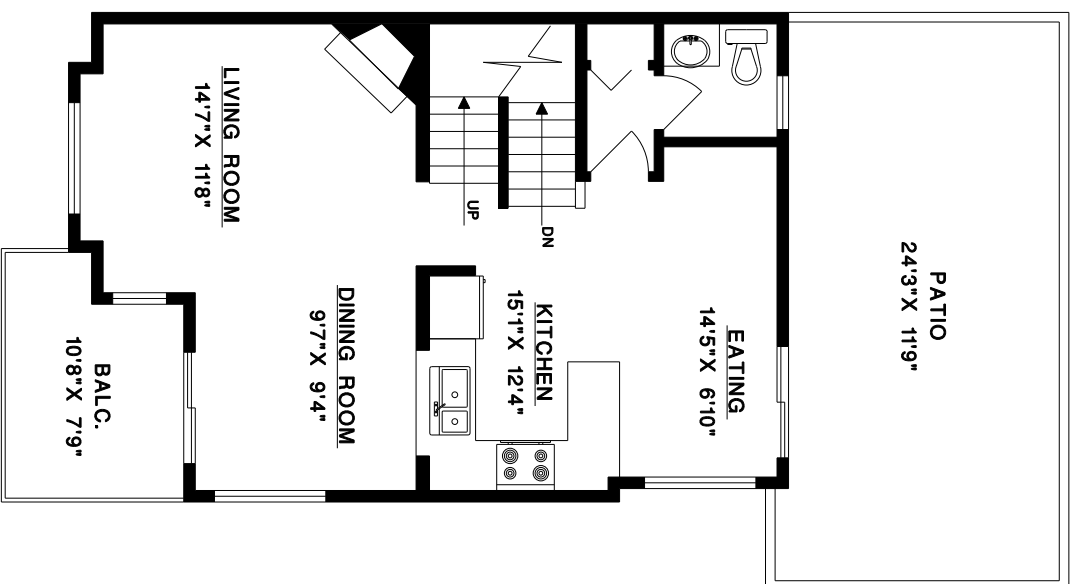

TAZMEEN WOODALL

tel: 604-988-8000

fax: 604-985-3612

RE/MAX CREST REALTY
101 - 2609 WESTVIEW DR.
NORTH VANCOUVER, B.C.

**#7-920 TOBRUCK AVENUE
NORTH VANCOUVER**

MAIN FLOOR 613 SQ.FT.
UPPER FLOOR 503 SQ.FT.
LOWER FLOOR 452 SQ.FT.
TOTAL 1,568 SQ.FT.

PATIO 310 SQ.FT.
BALCONY 78 SQ.FT.

LOWER FLOOR

MAIN FLOOR

UPPER FLOOR

MEASURE MASTERS
PROFESSIONAL MEASUREMENT
604-929-8229

FILE: 07/4-27
DATE: 10/07/06